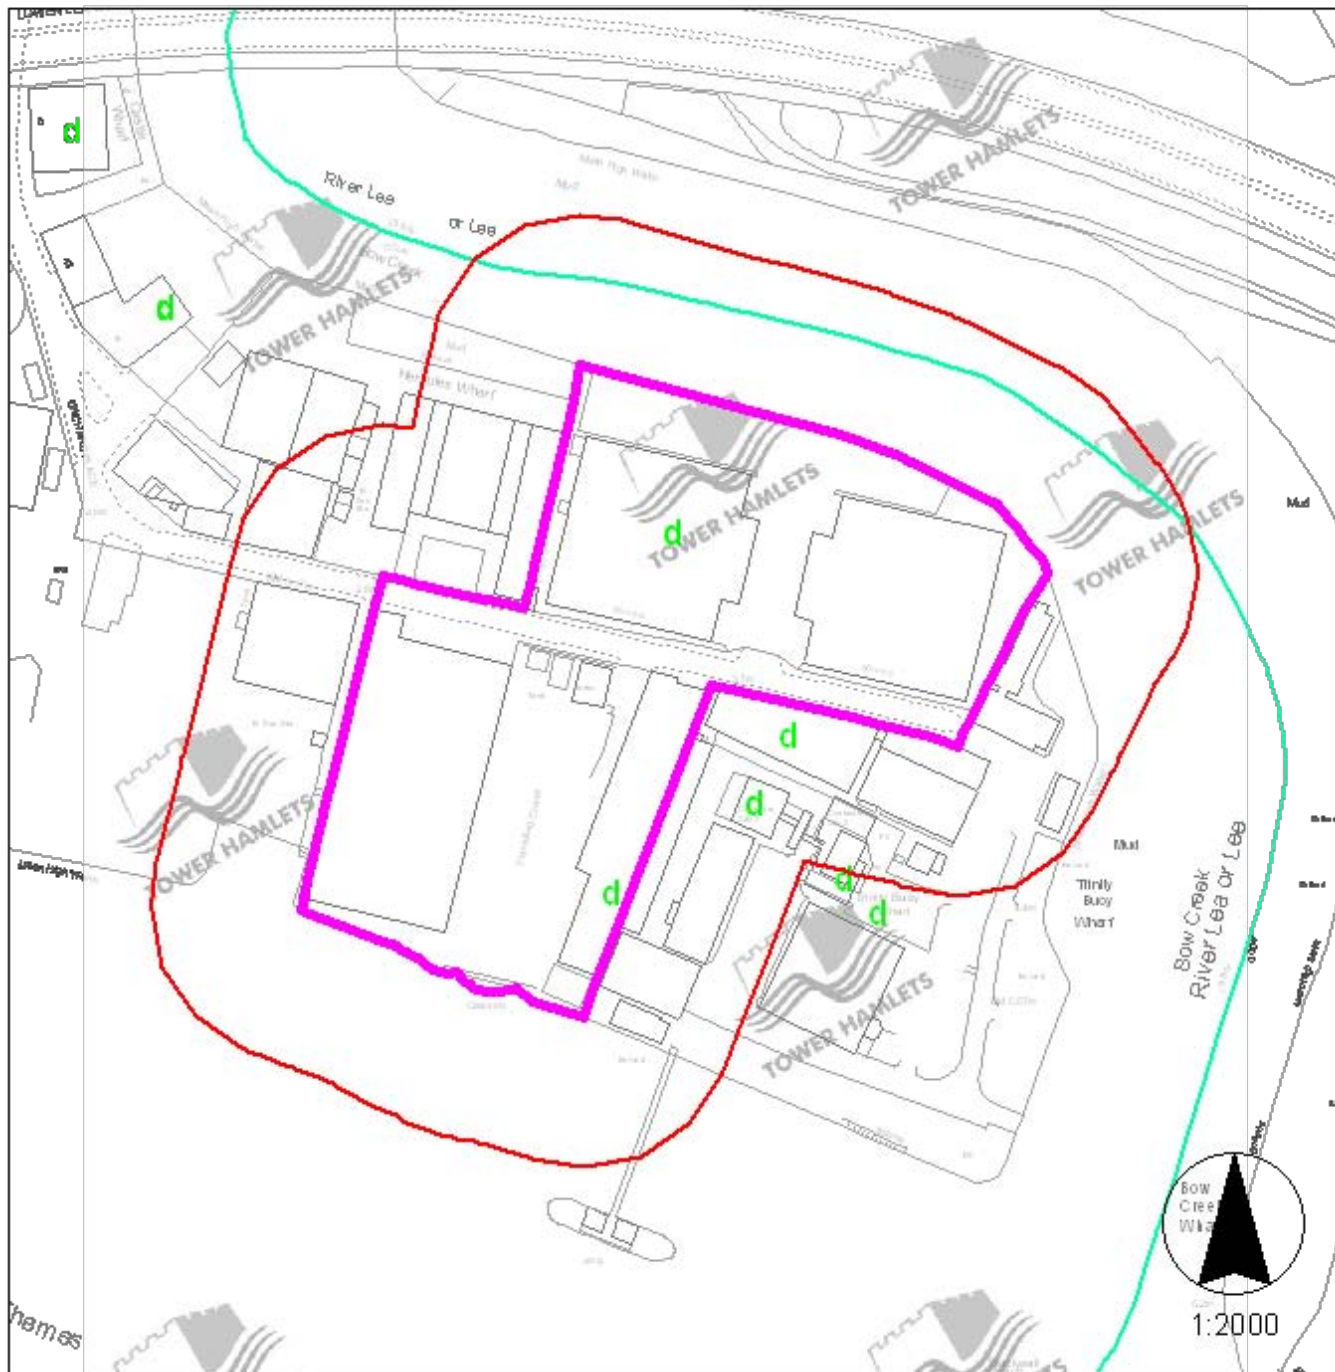

# Site Map

## Legend

-  Planning Application Site Boundary
-  Consultation Area
-  Land Parcel Address

This Site Map displays the Planning Application Site Boundary and the neighbouring Occupiers / Owners who were consulted as part of the Planning Application process. The Site Map was reproduced from the Ordnance Survey mapping with the permission of Her Majesty's Stationery Office © Crown Copyright.

London Borough of Tower Hamlets LA086568